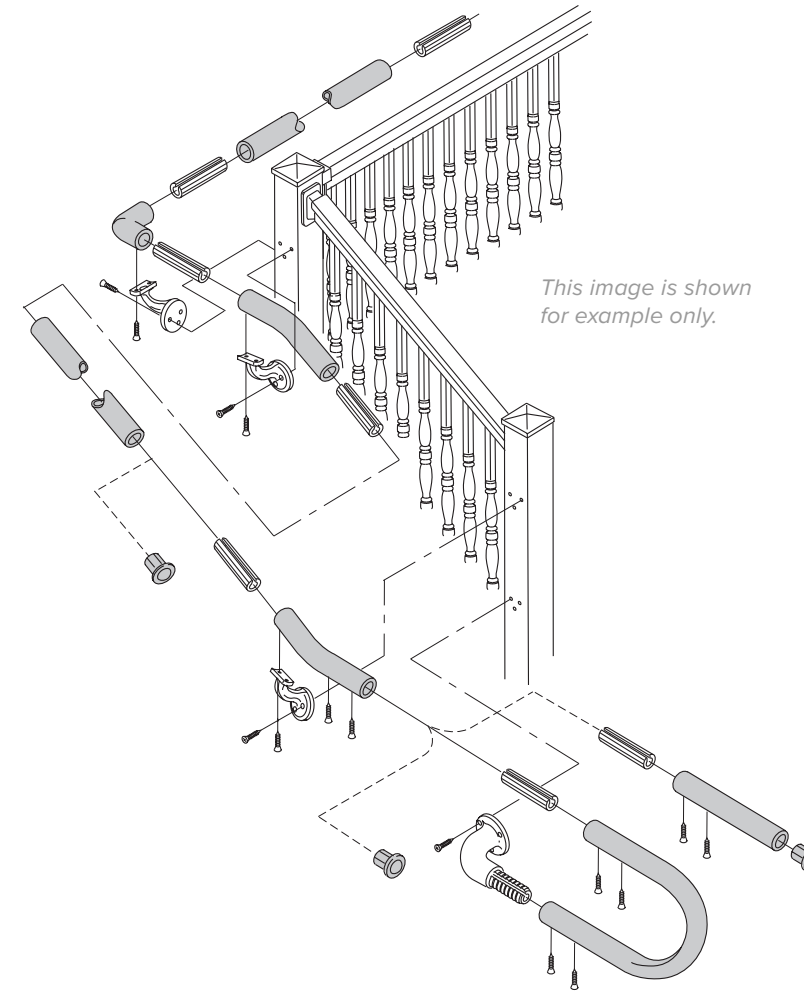

ADA ALUMINUM HANDRAIL

ADA Aluminum Handrail adds safety and security without compromising on looks! This handrail is designed to coordinate perfectly with Key-Link's existing railing for a beautiful, functional, and safe railing system.