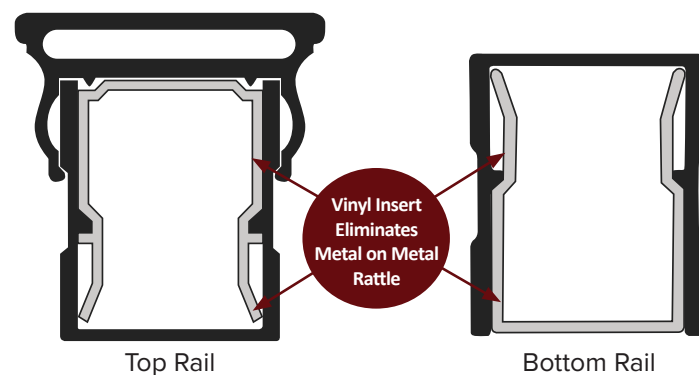

AMERICAN SERIES

PRODUCT DETAILS

- Level and stair rail lengths come in 6' or 8' sections
- Available in 36" or 42" heights
- Meets IRC and IBC (42" only) code requirements
- Boxed sections include top and bottom rails, mounting brackets and hardware, infill and the installation guide

*Except Horizontal Cable

Pictured Above:

a. Textured Black with Vertical Cable Infill

b. Textured Black with Square Infill

c. Textured Black with Horizontal Cable Infill

PROFILE

Top Rail

Bottom Rail