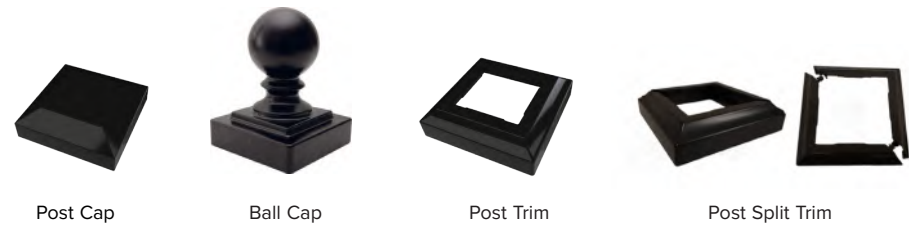

FASCIA MOUNT BRACKETS

STANDARD COLORS

Special order colors also available.

POST CAPS & TRIM

POSTS, POST WRAP

PORCH POSTS

3 1/4" & 4" Structural Porch Posts

ADA ALUMINUM HANDRAIL