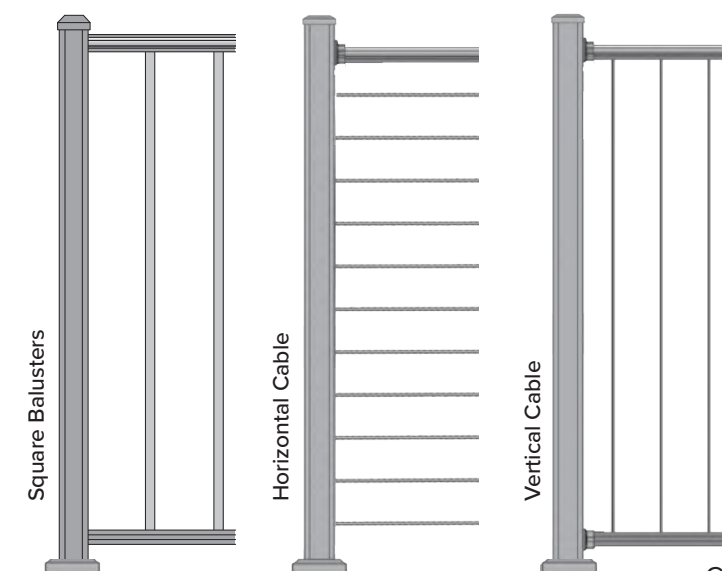

AMERICAN SERIES

PRODUCT DETAILS

- Level and stair rail lengths come in 6' or 8' sections
- Available in 36" or 42" heights
- Meets IRC and IBC (42" only) code requirements
- Boxed sections include top and bottom rails, mounting brackets and hardware, infill and the installation guide

*Except Horizontal Cable

Pictured Above:

a. Textured Black with Vertical Cable Infill

b. Textured Black with Square Infill

c. Textured Black with Horizontal Cable Infill

PROFILE

Top Rail

Bottom Rail

COLOR OPTIONS

INFILL OPTIONS

OUTLOOK SERIES

OPEN YOUR SPACE WITH STYLE

The slim-profile Outlook railing works in small or large spaces thanks to its sleek, go-anywhere design and unobtrusive footprint. Outlook's clean lines help define and open a space, providing both security and elegance to outdoor living.

OUTLOOK SERIES

PRODUCT DETAILS

- Level and stair rail lengths come in 5', 6', 7' or 8' sections
- Available in 36" or 42" heights
- Meets IRC and IBC (42" only) code requirements
- Boxed sections include top and bottom rails, mounting brackets and hardware, infill and the installation guide