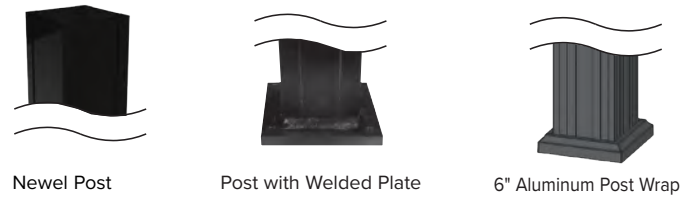

FASCIA MOUNT BRACKETS

STANDARD COLORS

Special order colors also available.

POST CAPS & TRIM

POSTS, POST WRAP

PORCH POSTS

3 1/4" & 4" Structural Porch Posts

ADA ALUMINUM HANDRAIL

ADA Aluminum Handrail adds safety and security without compromising on looks! This handrail is designed to coordinate perfectly with Key-Link's existing railing for a beautiful, functional, and safe railing system.