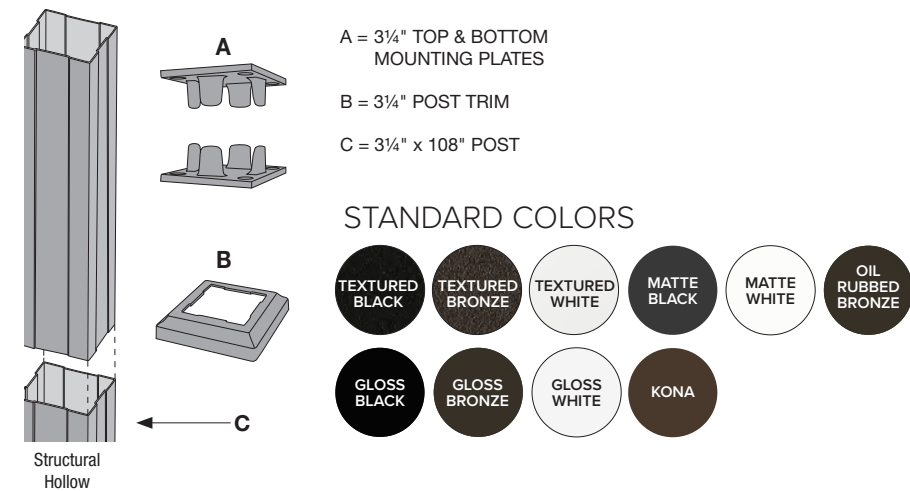

FASCIA MOUNT BRACKETS

STANDARD COLORS

Special order colors also available.

POST CAPS & TRIM

POSTS, POST WRAP

PORCH POSTS

3 1/4" & 4" Structural Porch Posts

ADA ALUMINUM HANDRAIL