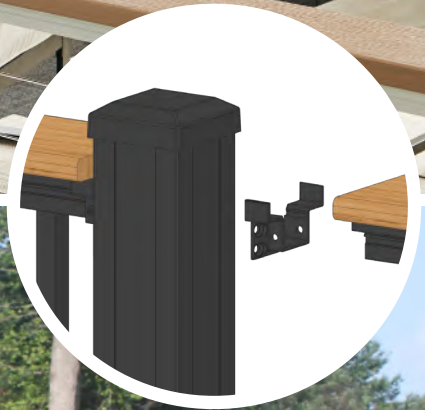

This well-designed drink rail brings high-end form and function to your outdoor living. You and your guests will enjoy the convenience of having a place to rest drinks and plates, while your contractor will appreciate how quickly and easily the deckboard attaches to our specially designed profile.

Chesapeake coordinates with Key-Link's American Series for those who wish to use deckboard rail and traditional railing together.

CHESAPEAKE SERIES

PRODUCT DETAILS

- Level and stair rail lengths come in 6' or 8' sections
- Available in 36" or 42" heights
- Meets IRC and IBC (42" only) code requirements
- Boxed sections include top and bottom rails, mounting brackets and hardware, infill and the installation guide