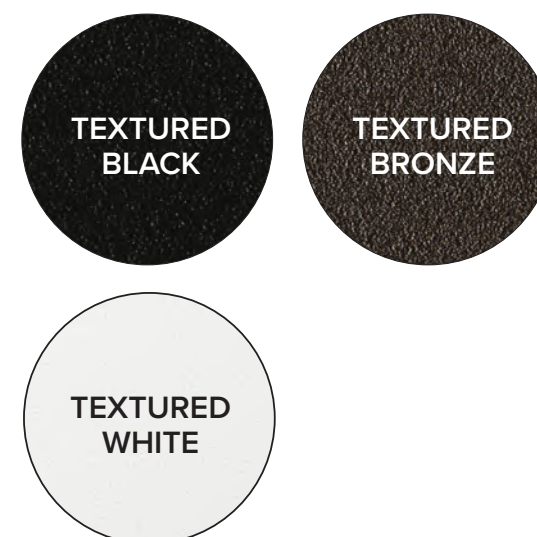

COLOR OPTIONS