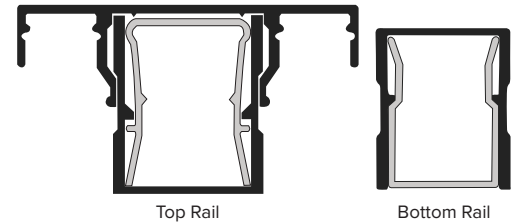

INFILL OPTIONS

AMERICAN SERIES

- 1 3/4" W x 1 7/8" H Flat Top Rail
- Railing Height Options: 36" · 42"
- Railing Length Options: 6' · 8'
- Square Balusters are 3/4"

OUTLOOK SERIES

- 1 1/2" Flat Top Rail
- Railing Height Options: 36" · 42"
- Railing Length Options: 5' · 6' · 7' · 8'
- Square Balusters are 5/8"

CHESAPEAKE SERIES

- Top Deckboard Not Included
- Railing Height Options: 36" · 42"
- Railing Length Options: 6' · 8'
- Square Balusters are 3/4"

INFILL OPTIONS

COLOR OPTIONS

	TEXTURED BLACK	TEXTURED BRONZE	TEXTURED WHITE	MATTE BLACK	MATTE WHITE	OIL RUBBED BRONZE	GLOSS BLACK	GLOSS WHITE	GLOSS BRONZE	GLOSS BEIGE	SILVER	KONA	BROWN-STONE	SPECKLED WALNUT	REDWOOD	HUNTER GREEN
Standard																
*Special Order																