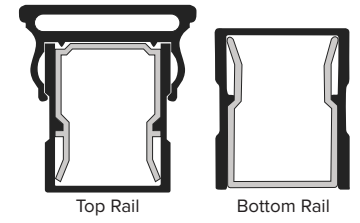

Chesapeake coordinates with Key-Link's American Series for those who wish to use deckboard rail and traditional railing together.

CHESAPEAKE SERIES

PRODUCT DETAILS

- Level and stair rail lengths come in 6' or 8' sections
- Available in 36" or 42" heights
- Meets IRC and IBC (42" only) code requirements
- Boxed sections include top and bottom rails, mounting brackets and hardware, infill and the installation guide

*Except Horizontal Cable

Pictured Above:

- a. Textured White with Horizontal Cable Infill
- b. Textured Black with Horizontal Cable Infill
- c. Textured Black with Horizontal Cable Infill

PROFILE

COLOR OPTIONS

INFILL OPTIONS

AMERICAN SERIES

- 1 3/4" W x 1 7/8" H Flat Top Rail
- Railing Height Options: 36" · 42"
- Railing Length Options: 6' · 8'
- Square Balusters are 3/4"

OUTLOOK SERIES

- 1 1/2" Flat Top Rail
- Railing Height Options: 36" · 42"
- Railing Length Options: 5' · 6' · 7' · 8'
- Square Balusters are 5/8"