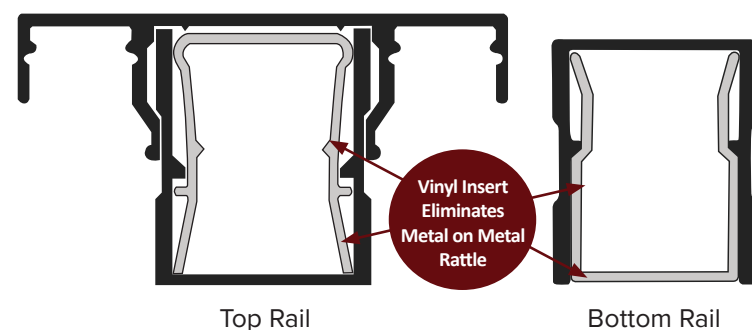

CHESAPEAKE SERIES

PRODUCT DETAILS

- Level and stair rail lengths come in 6' or 8' sections
- Available in 36" or 42" heights
- Meets IRC and IBC (42" only) code requirements
- Boxed sections include top and bottom rails, mounting brackets and hardware, infill and the installation guide

*Except Horizontal Cable

Pictured Above:

- a. Textured White with Horizontal Cable Infill
- b. Textured Black with Horizontal Cable Infill
- c. Textured Black with Horizontal Cable Infill

PROFILE

COLOR OPTIONS

INFILL OPTIONS