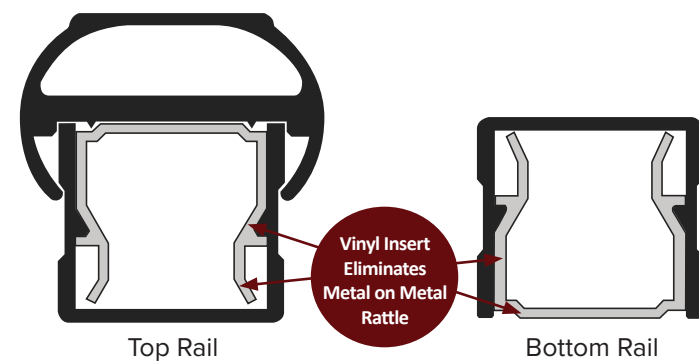

OUTLOOK SERIES

PRODUCT DETAILS

- Level and stair rail lengths come in 5', 6', 7' or 8' sections
- Available in 36" or 42" heights
- Meets IRC and IBC (42" only) code requirements
- Boxed sections include top and bottom rails, mounting brackets and hardware, infill and the installation guide

PROFILE

COLOR OPTIONS

AVAILABLE INFILL

Pictured Above:

- *a. Textured White with Square Infill*
- *b. Textured Black with Square Infill*
- *c. Matte Black with Square Infill*