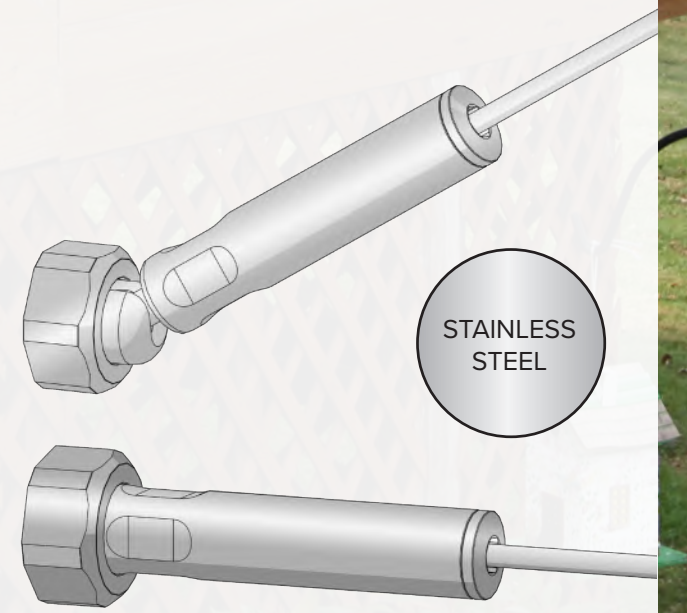

*Special order colors = additional charges and lead times.

Printed representations may vary from actual product color. Product colors may vary from select manufacturer's product colors.

EXTERNAL CABLE FITTINGS

GIVE YOUR VIEW AN UPGRADE

Cable fittings allow you to turn wood, aluminum, composite, or masonry posts into vehicles for beautiful on-trend horizontal cable railing.

These slimmed down fittings have full tensioning capacity for safety and security and require only a few standard tools for installation.