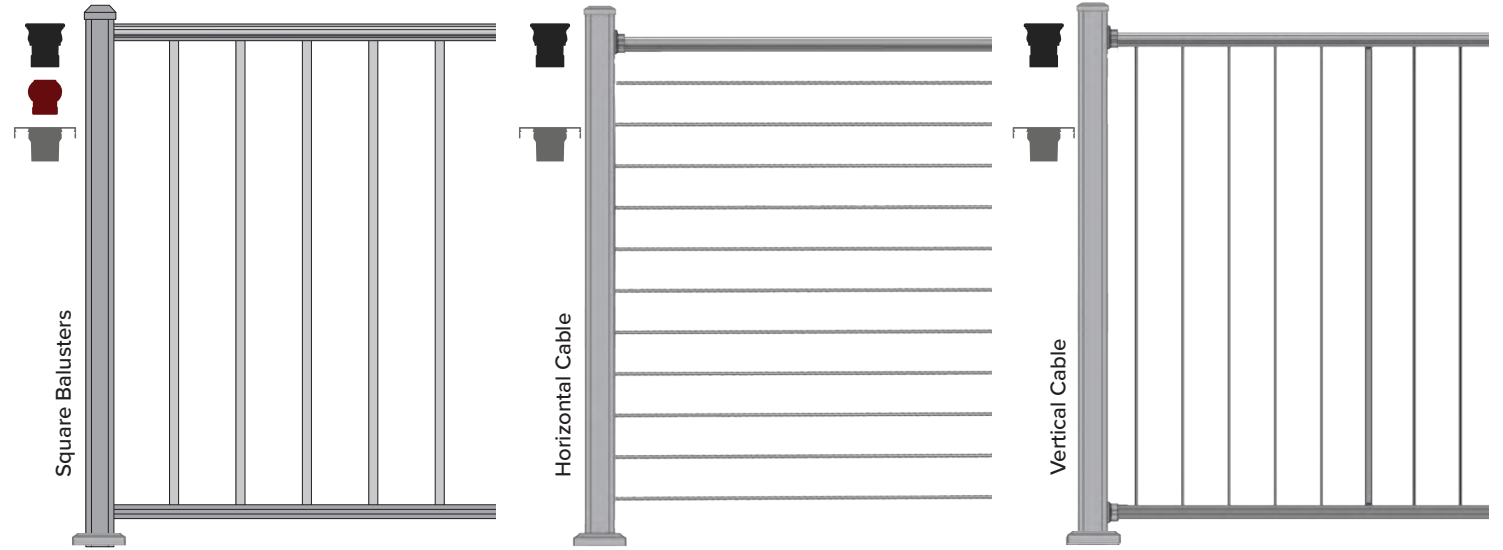

Chesapeake coordinates with Key-Link's American Series for those who wish to use deckboard rail and traditional railing together.

CHESAPEAKE SERIES

PRODUCT DETAILS

- Level and stair rail lengths come in 6' or 8' sections
- Available in 36" or 42" heights
- Meets IRC and IBC (42" only) code requirements
- Boxed sections include top and bottom rails, mounting brackets and hardware, infill and the installation guide

INFILL OPTIONS

AMERICAN SERIES

- 1 3/4" W x 1 7/8" H Flat Top Rail
- Railing Height Options: 36" · 42"
- Railing Length Options: 6' · 8'
- Square Balusters are 3/4"

OUTLOOK SERIES

- 1 1/2" Flat Top Rail
- Railing Height Options: 36" · 42"
- Railing Length Options: 5' · 6' · 7' · 8'
- Square Balusters are 5/8"

CHESAPEAKE SERIES

- Top Deckboard Not Included
- Railing Height Options: 36" · 42"
- Railing Length Options: 6' · 8'
- Square Balusters are 3/4"

INFILL OPTIONS

COLOR OPTIONS

	TEXTURED BLACK	TEXTURED BRONZE	TEXTURED WHITE	MATTE BLACK	MATTE WHITE	OIL RUBBED BRONZE	GLOSS BLACK	GLOSS WHITE	GLOSS BRONZE	GLOSS BEIGE	SILVER	KONA	BROWN-STONE	SPECKLED WALNUT	REDWOOD	HUNTER GREEN
Standard																
*Special Order																