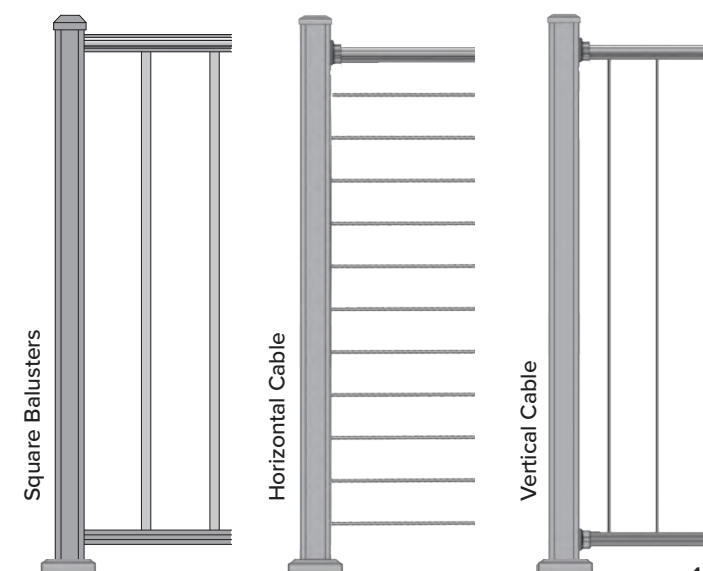

Chesapeake coordinates with Key-Link's American Series for those who wish to use deckboard rail and traditional railing together.

CHESAPEAKE SERIES

PRODUCT DETAILS

- Level and stair rail lengths come in 6' or 8' sections
- Available in 36" or 42" heights
- Meets IRC and IBC (42" only) code requirements
- Boxed sections include top and bottom rails, mounting brackets and hardware, infill and the installation guide

*Except Horizontal Cable

Pictured Above:

- a. Textured White with Horizontal Cable Infill
- b. Textured Black with Horizontal Cable Infill
- c. Textured Black with Horizontal Cable Infill

PROFILE

COLOR OPTIONS

INFILL OPTIONS

AMERICAN SERIES

- 1 3/4" W x 1 7/8" H Flat Top Rail
- Railing Height Options: 36" · 42"
- Railing Length Options: 6' · 8'
- Square Balusters are 3/4"

OUTLOOK SERIES

- 1 1/2" Flat Top Rail
- Railing Height Options: 36" · 42"
- Railing Length Options: 5' · 6' · 7' · 8'
- Square Balusters are 5/8"

CHESAPEAKE SERIES

- Top Deckboard Not Included
- Railing Height Options: 36" · 42"
- Railing Length Options: 6' · 8'
- Square Balusters are 3/4"

INFILL OPTIONS

COLOR OPTIONS

	TEXTURED BLACK	TEXTURED BRONZE	TEXTURED WHITE	MATTE BLACK	MATTE WHITE	OIL RUBBED BRONZE	GLOSS BLACK	GLOSS WHITE	GLOSS BRONZE	GLOSS BEIGE	SILVER	KONA	BROWN-STONE	SPECKLED WALNUT	REDWOOD	HUNTER GREEN
Standard																
*Special Order																