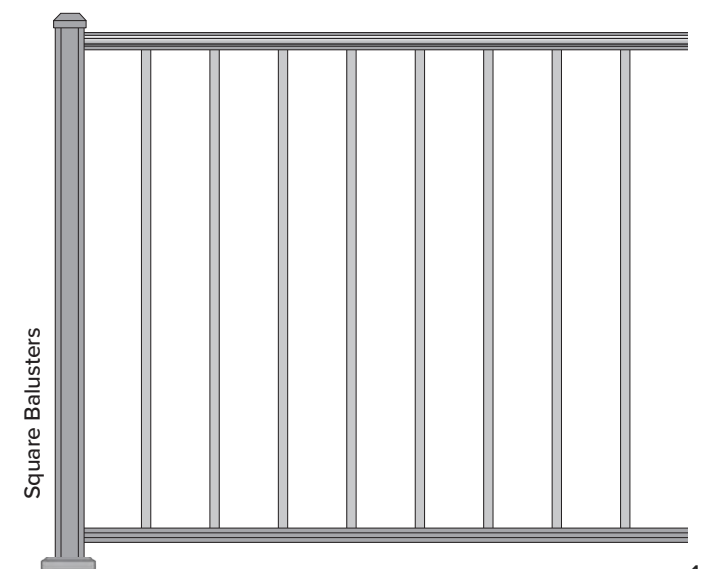

AVAILABLE INFILL

Pictured Above:

- *a. Textured White with Square Infill*
- *b. Textured Black with Square Infill*
- *c. Matte Black with Square Infill*